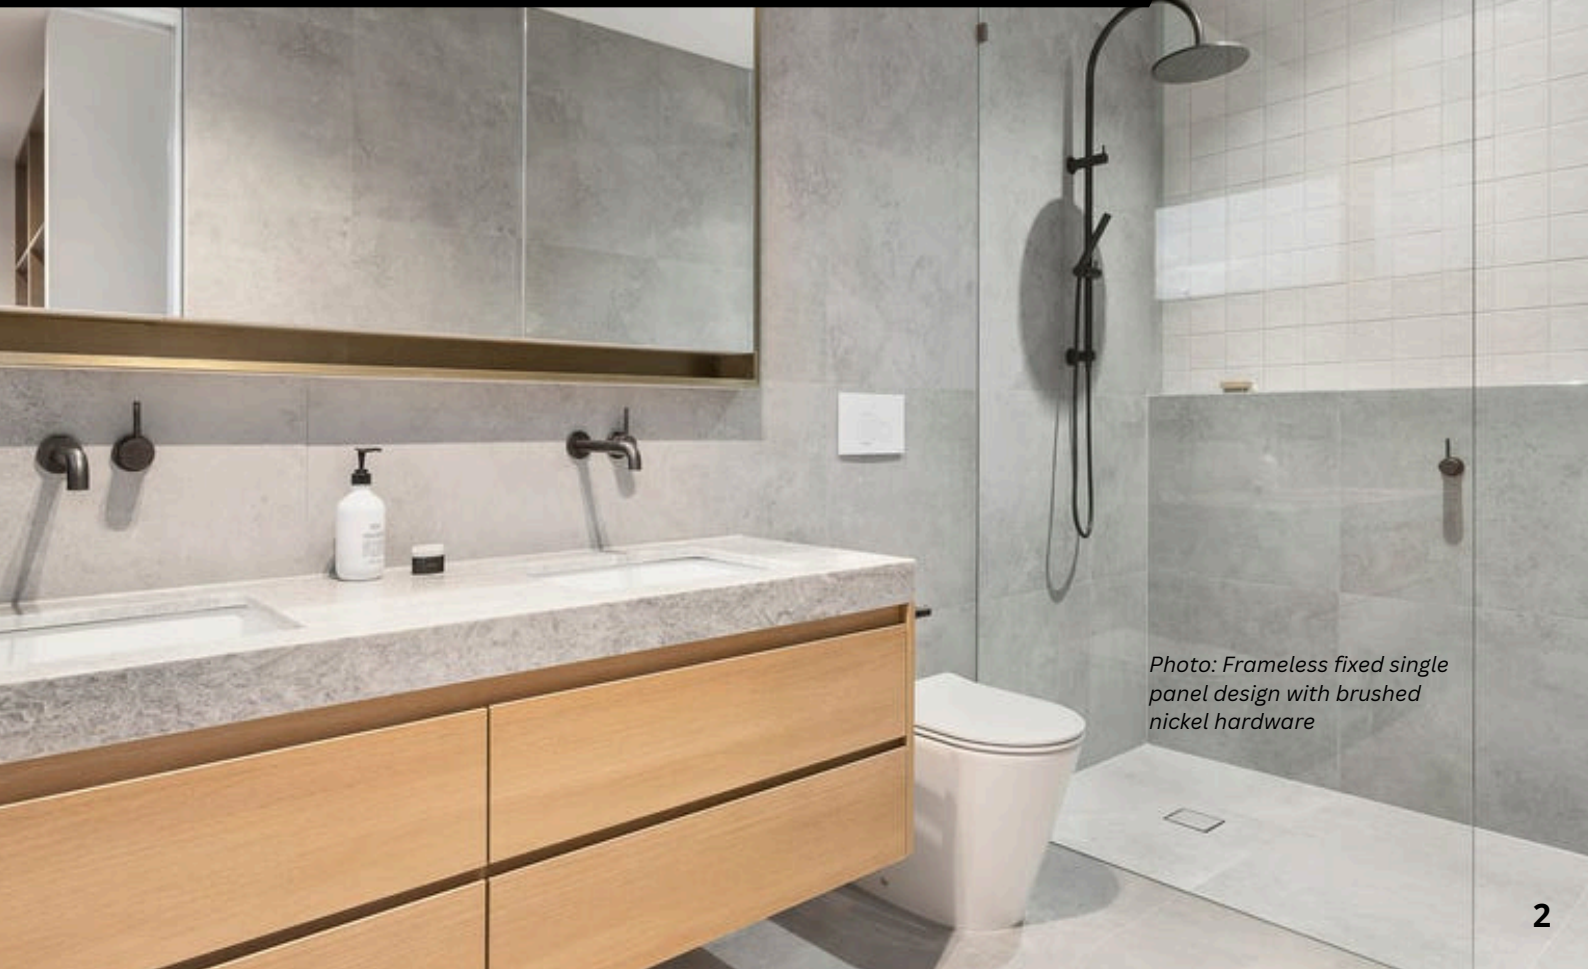

Semi Frameless

Semi frameless showers are framed around the outside perimeter only. All internal edges and doors are frameless. Semi frameless showers offer a clean, contemporary look and are a more affordable option compared to fully frameless.

Framed

A framed shower screen has a frame around all the glass panels and the door, making it strong, stable and budget-friendly.

CONFIGURATION:

Fixed panel

A fixed panel shower screen configuration is a single panel of glass which offers open, walk in access to the shower.

Ideal for creating a clean look, or making smaller bathrooms appear larger. A fixed panel of glass can be frameless or framed.

Fixed panel frameless showers can also be customised with a curved top edge. This curve can have a radius of as much or as little as you like.

Photo: Frameless fixed single panel design with brushed nickel hardware

CONFIGURATION:

Front and return

A front and return shower screen features a front facing door and a return panel.

The return panel can be positioned on either side of the door. This type of shower screen works well in a corner space.